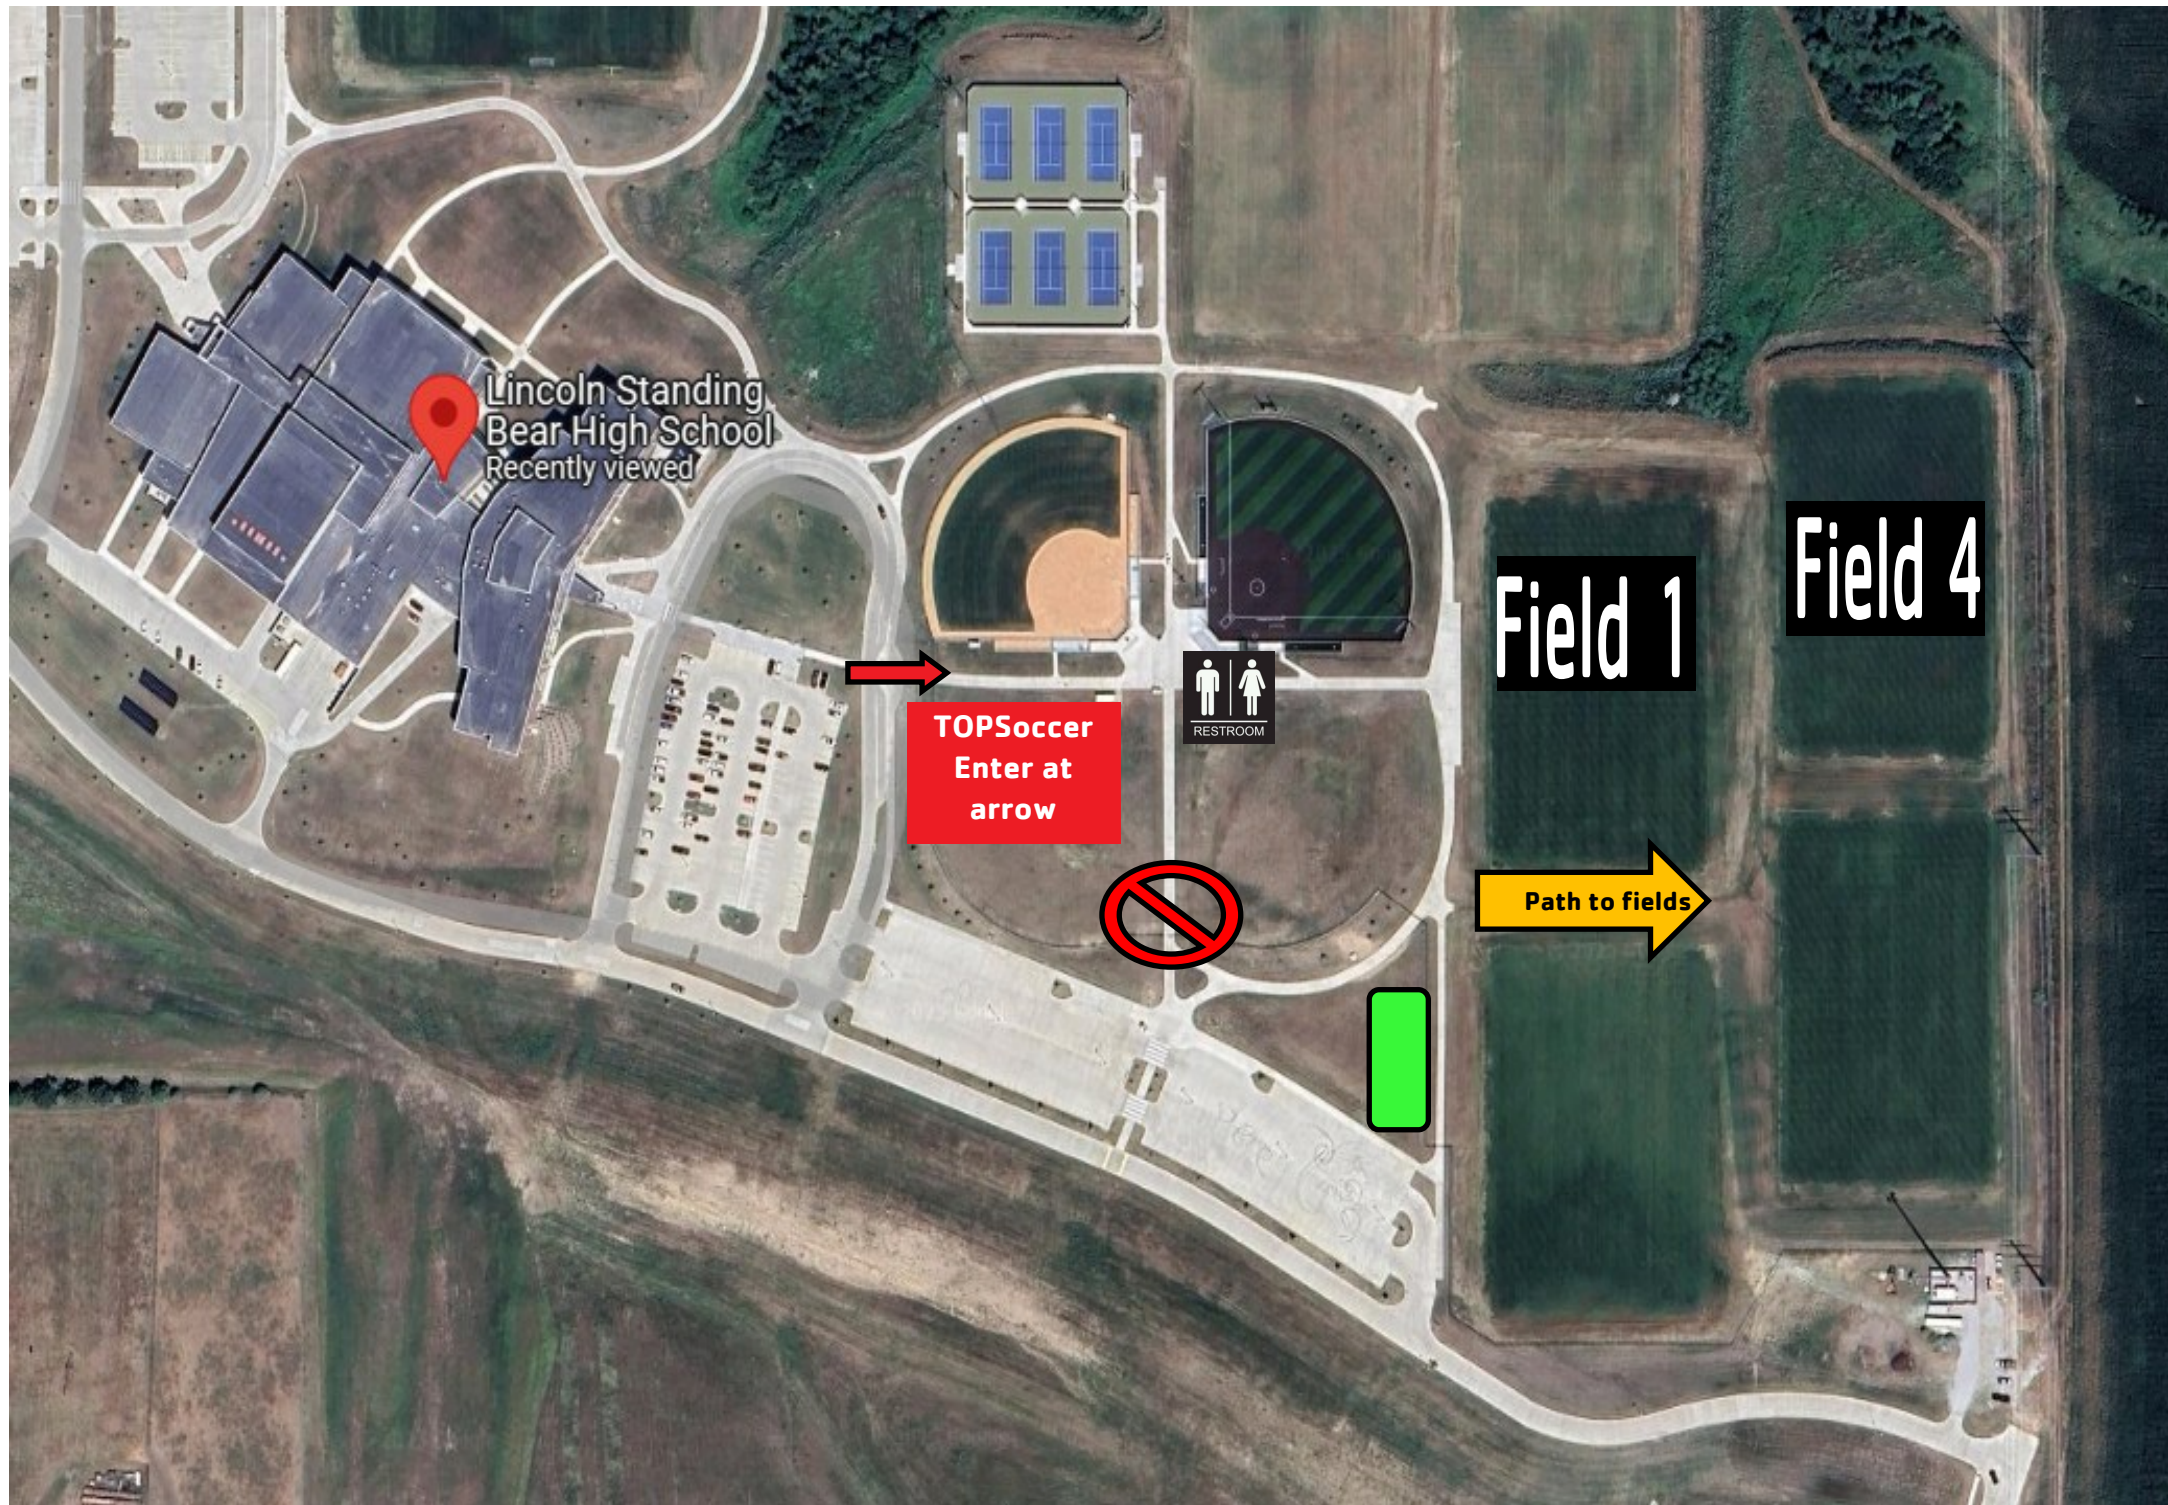

KWC CUP

SOUTHEAST ACTIVITIES COMPLEX AT STANDING BEAR HS

Park Rules:

- *NO PETS ALLOWED
- *NO Smoking allowed
- *NO climbing on goals, nets, fences or trees. Children MUST be supervised by parent/guardian at all times.
- *Stay off other fields in the area.
- *There are paved walkways to the fields. Please walk on the paths.

 Entrance not usable due to construction

 Restrooms

 YMCA/Tournament Garage Area